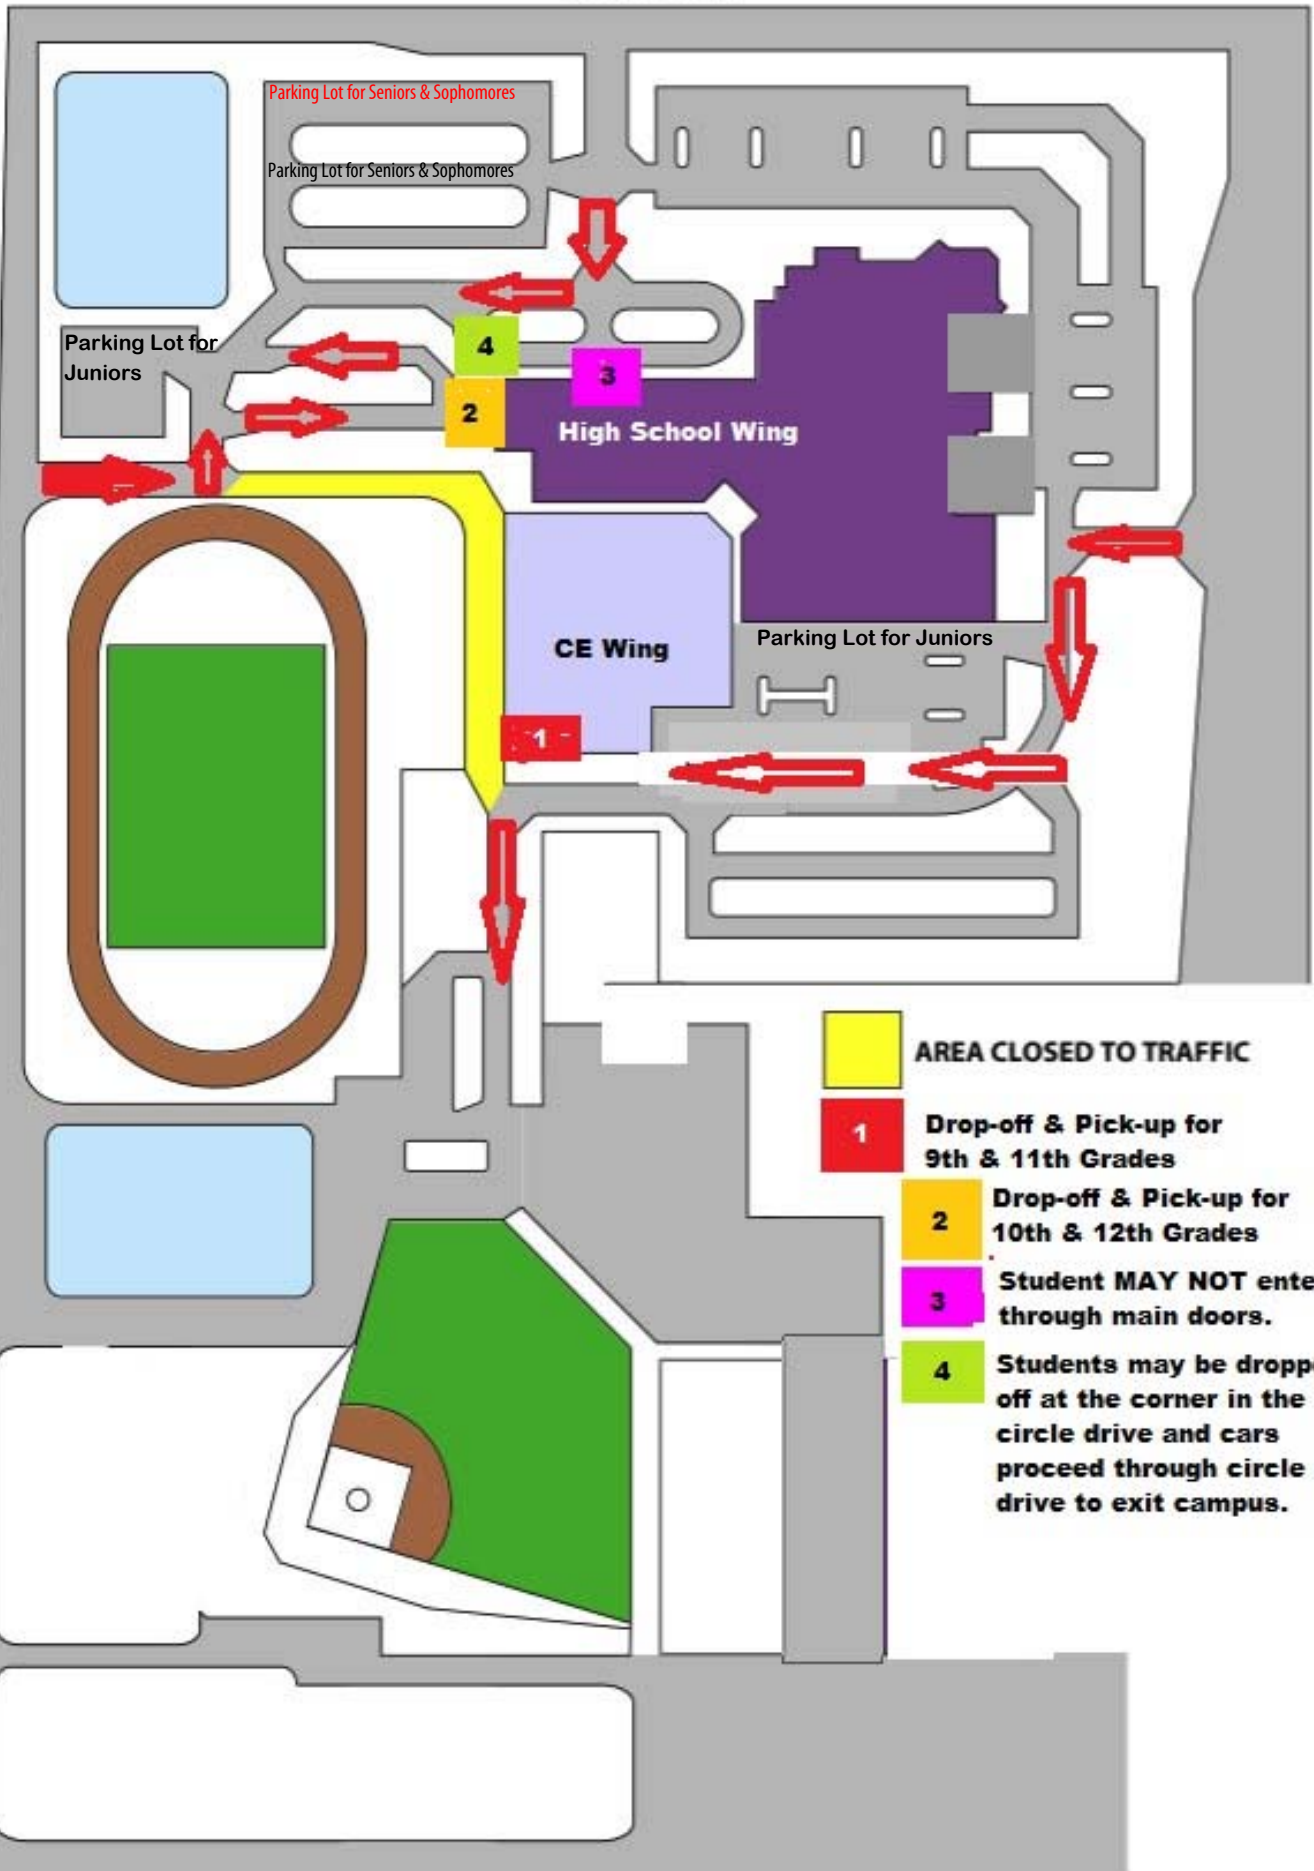

DREW STREET

MCMULLEN BOOTH ROAD

BAYVIEW

-  **AREA CLOSED TO TRAFFIC**
-  **1 Drop-off & Pick-up for 9th & 11th Grades**
-  **2 Drop-off & Pick-up for 10th & 12th Grades**
-  **3 Student MAY NOT enter through main doors.**
-  **4 Students may be dropped off at the corner in the circle drive and cars proceed through circle drive to exit campus.**